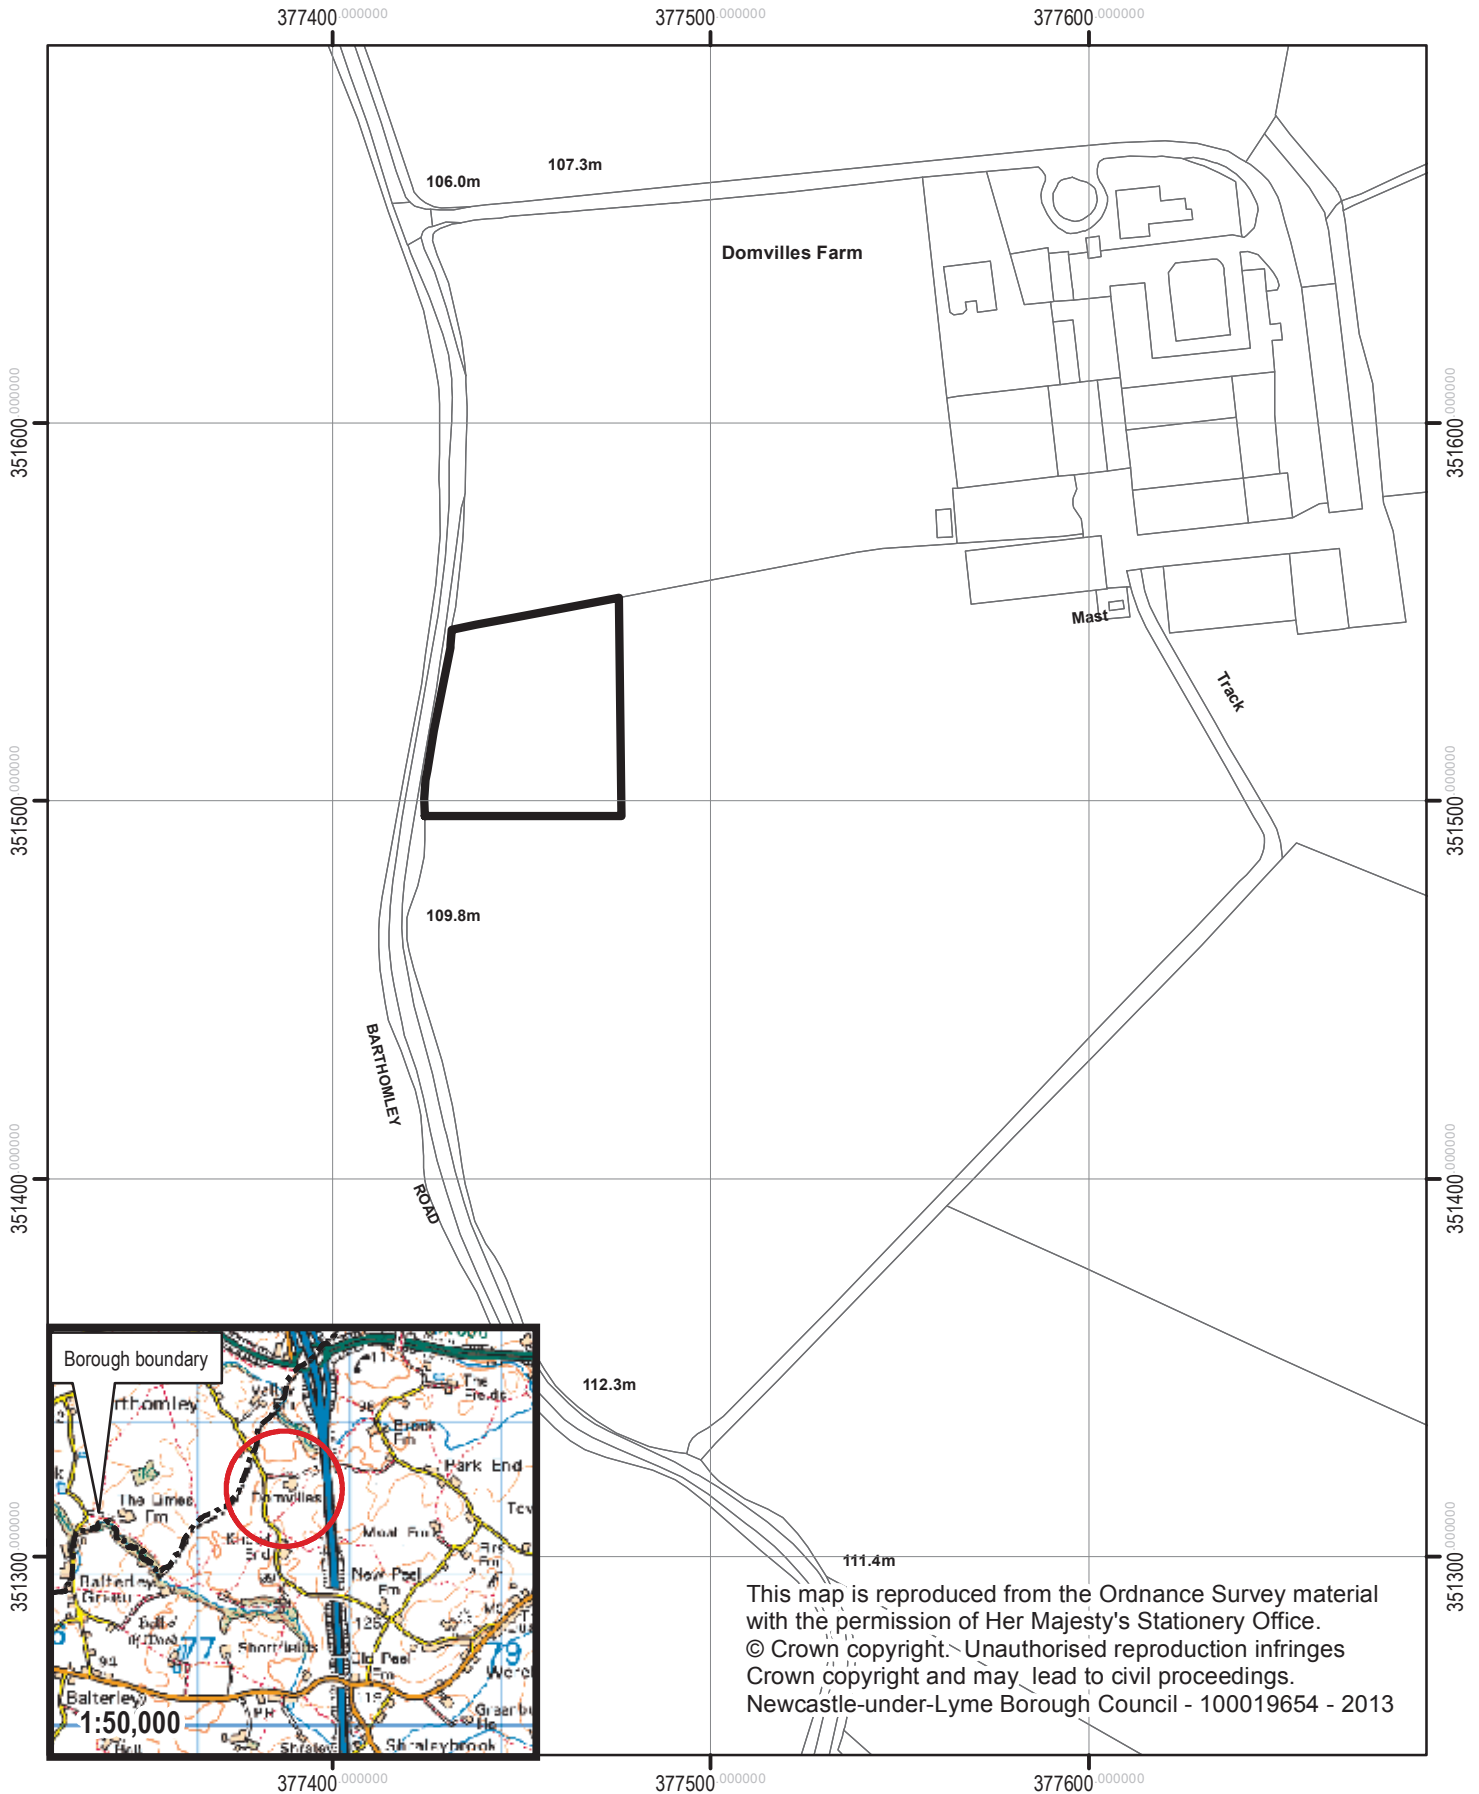

15/00465/FUL
Land west of Domvilles Farm,
Barthomley Road, Audley

This map is reproduced from the Ordnance Survey material with the permission of Her Majesty's Stationery Office.
 © Crown copyright. Unauthorised reproduction infringes Crown copyright and may lead to civil proceedings.
 Newcastle-under-Lyme Borough Council - 100019654 - 2013