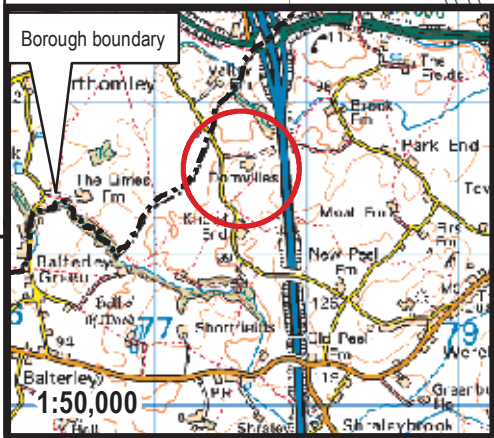

15/00465/FUL
Land west of Domvilles Farm,
Barthomley Road, Audley

This map is reproduced from the Ordnance Survey material with the permission of Her Majesty's Stationery Office.
 © Crown copyright. Unauthorised reproduction infringes Crown copyright and may lead to civil proceedings.
 Newcastle-under-Lyme Borough Council - 100019654 - 2013